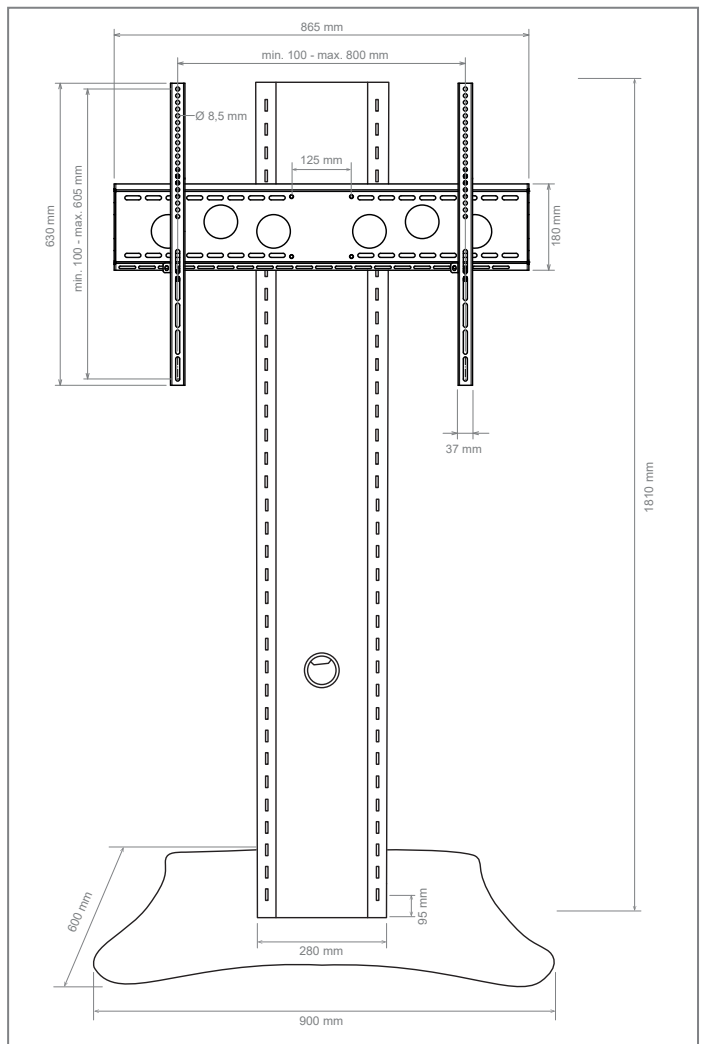

Technical changes reserved